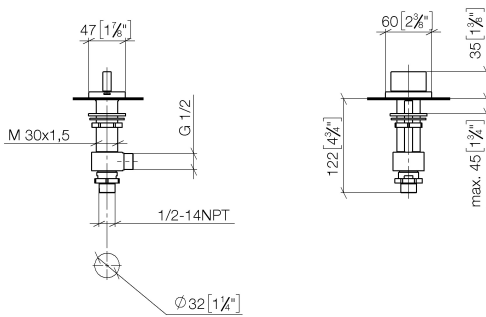

Bathtub - CL.1

Deck valve counter-clockwise closing hot - polished chrome

Article number: 20 004 706-00

- 1-1/4" hole diameter
- Flange 2-3/8" x 1-7/8"

Codes & Standards

- NSF/ANSI 372
- ASME A112.18.1/CSA B125.1
- NSF/ANSI/CAN 61
- ADA

- Fittings group in compliance with DIN 4109: 1
- (ADA)

polished chrome

Discontinued items available to order until 31.12.9999

Bathtub - CL.1

Deck valve counter-clockwise closing hot - polished chrome

Article number: 20 004 706-00

Dimensional drawing

mm [inches]

All dimensions in mm / inch = mm x 0,0394

Flow rate chart

Bathtub - CL.1

Deck valve counter-clockwise closing hot - polished chrome

Article number: 20 004 706-00

Other surface finishes

Spare parts list

Number	Item Number	Designation	Number of units
1	90 20 70 051 07-00	handle (hot)	1
2	04 17 11 058 52 90	side panel	1
3	90 90 03 152 00 90	top	1
4	04 23 10 032 78 90	fixing set	1
5	04 17 11 023 10 90	distributor	1
6	04 23 30 040 00-00	threaded connector	1
7	09 30 11 059 90	disc	1
8	09 23 10 012 90	nut	1