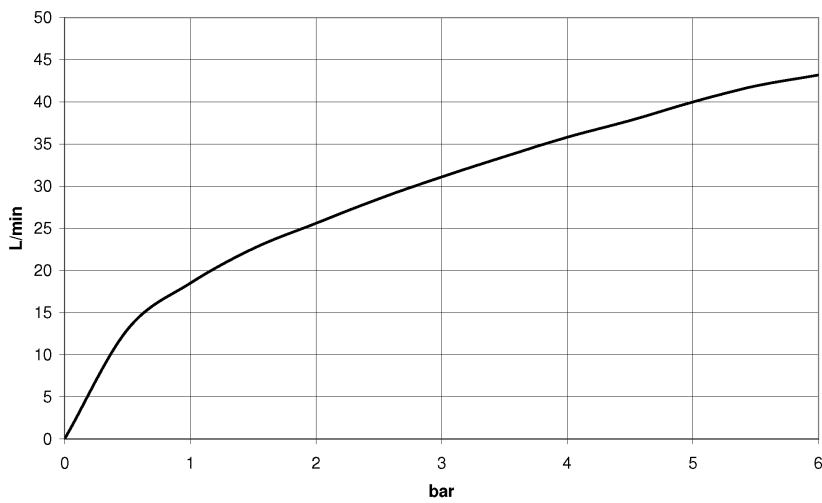

Bathtub - CL.1

Deck valve counter-clockwise closing hot - polished chrome

Article number: 20 004 706-00

- 1-1/4" hole diameter
- Flange 2-3/8" x 1-7/8"

Codes & Standards

- NSF/ANSI 372
- ASME A112.18.1/CSA B125.1
- NSF/ANSI/CAN 61
- ADA

- Fittings group in compliance with DIN 4109: 1
- (ADA)

polished chrome

Discontinued items available to order until 31.12.9999

Bathtub - CL.1

Deck valve counter-clockwise closing hot - polished chrome

Article number: 20 004 706-00

Dimensional drawing

mm [inches]

All dimensions in mm / inch = mm x 0,0394

Flow rate chart

Bathtub - CL.1

Deck valve counter-clockwise closing hot - polished chrome

Article number: 20 004 706-00

Other surface finishes